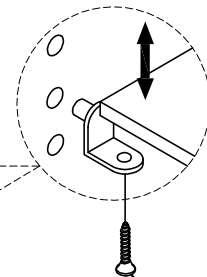

37294
Armoire

Components and Hardware List

Furniture Tipping Restraint Kit

(A)

1 set.

Screw Driver
not included

Furniture Tipping Restraint Kit
inside bag (A)

Adjustable Leveler
3Pcs

Unscrew to adjust the shelf
height

For product and personal safety, a Furniture Tipping Restraint kit has been included with this unit which can help to minimize the risk of the unit accidentally tipping forward, if used and properly installed per the kit manufacturer's instructions.